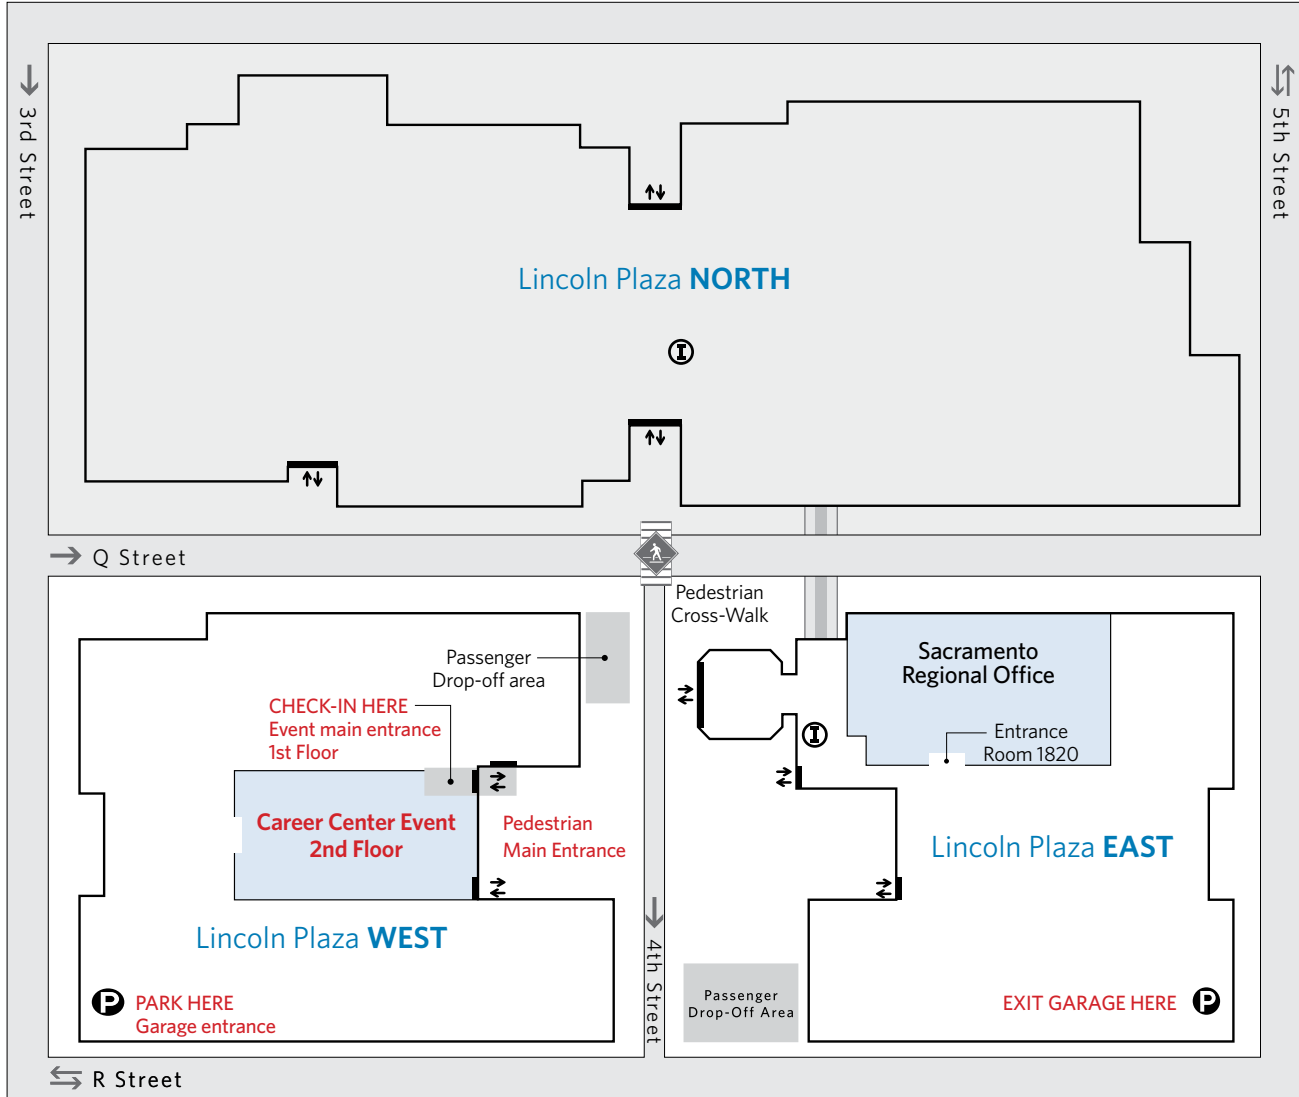

# CalPERS CAREER CENTER EVENT

Street Map & Directions

### Lincoln Plaza North, West, and East

400 Q Street, Sacramento, CA 95811

### Directions

From I-5 take Q Street exit

Buildings are located off freeway exit between P and S Streets, from 3rd to 5th Street