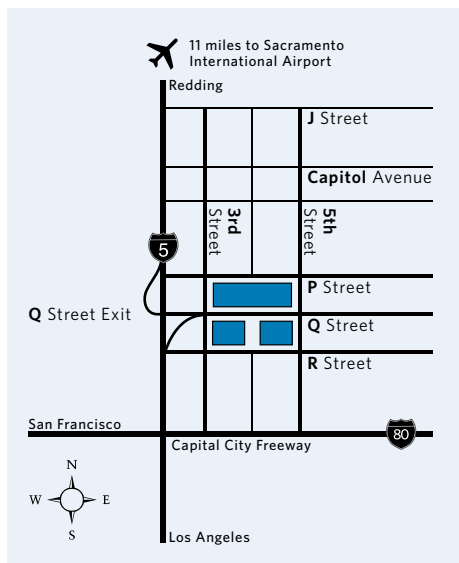

# CalPERS CAREER CENTER EVENT

Street Map & Directions

### Lincoln Plaza North, West, and East

400 Q Street, Sacramento, CA 95811

### Directions

From I-5 take Q Street exit

Buildings are located off freeway exit between P and S Streets, from 3rd to 5th Street